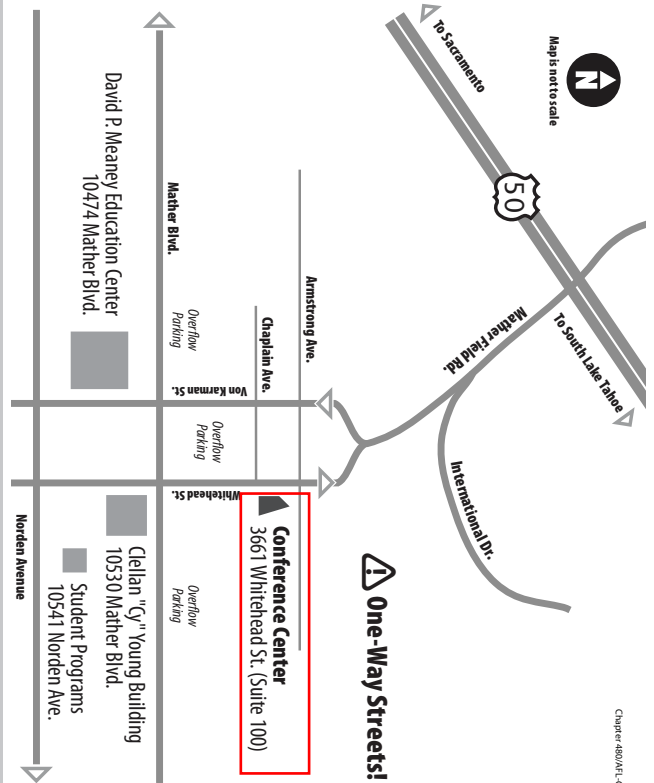

#### From Hwy. 50 Eastbound

1. Exit Mather Field.
2. Turn right (south) onto Mather Field Rd. (Pass Rockingham Dr.)
3. Move to far right lane and bear right at the "Y." (Mather Field becomes Von Karman.)
4. Turn left onto Armstrong Ave.
5. Cross Whitehead St. (stop sign). Parking entrance is first right.

#### From Hwy. 50 Westbound

1. Exit Mather Field.
2. Turn left (south) onto Mather Field Rd. (Pass Rockingham Dr.)
3. Move to far right lane and bear right at the "Y." (Mather Field becomes Von Karman.)
4. Turn left onto Armstrong Ave.
5. Cross Whitehead St. (stop sign). Parking entrance is first right.

*Follow Hwy. 50 East directions.*

#### Return to Highway 50 from Conference Center

Turn left onto Armstrong Ave. Turn right onto Whitehead St. (one way) and stay in the left lane. Whitehead comes to a "T." Turn left onto Mather Field Rd. and proceed to Highway 50 (right entrance to east- and westbound).